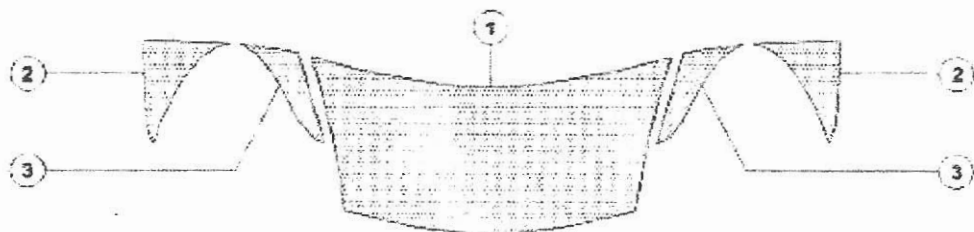

99/01 PORSCHE 911 CARRERA (996) W/ AERO PACKAGE KIT # 3626

STANDARD KIT (5 pc)

(1) - HOOD

(3) - INNER END CAP

(2) - OUTSIDE END CAP

DELUXE KIT (14 pc)

(4) - VALANCE

(7) - AIR INTAKE POST

(5) - BUMPER

(8) - LOWER AIR INTAKE

(6) - AIR INTAKE TRIM

(9) - SPOILER

(10) - LOWER SPOILER